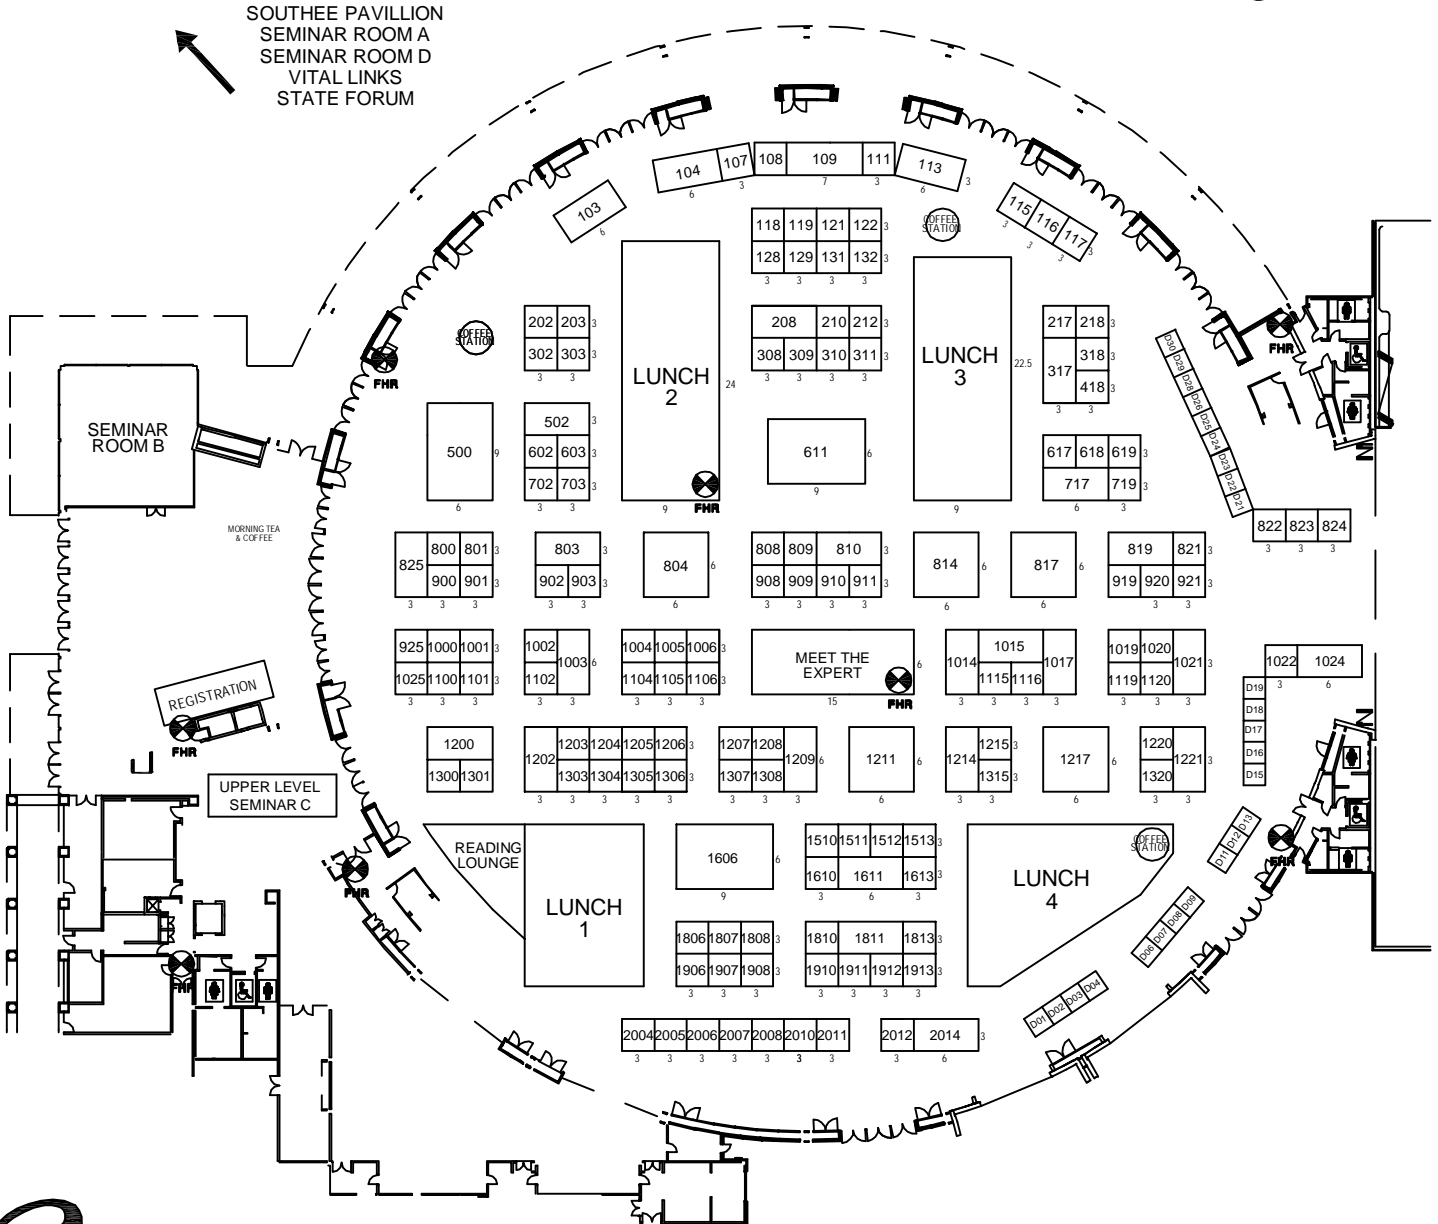

THE DOME

2008

23rd, 24th, 25th May 2008

SYDNEY GPCE

Primary Care

SOUTHEE PAVILLION
SEMINAR ROOM A
SEMINAR ROOM D
VITAL LINKS
STATE FORUM

Reed Exhibitions - Australia
A division of Reed Business Information Pty Ltd (ACN: 000 146 921)
Locked Bag 2555, Chatswood Delivery Centre, Chatswood NSW 2067
PH: (02) 9422 2500 FAX: (02) 9422 2555

GPS08S3.DWG 28.09.07 SF

Sydney Showground,
Sydney Olympic Park

-FLOORPLAN SUBJECT TO CHANGE-